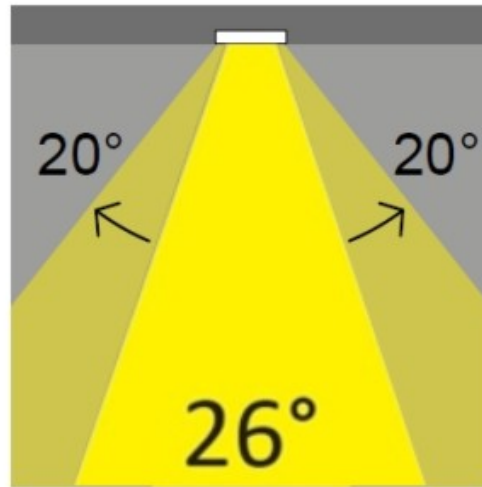

DP	DV	
Dimming	Phase	0-10V	
Color Temperature	27K 2700K	30K 3000K	35K 3500K
		40K 4000K	K°

Order Example **L5XXXXXX-DV-30K**
0-10V 3000K