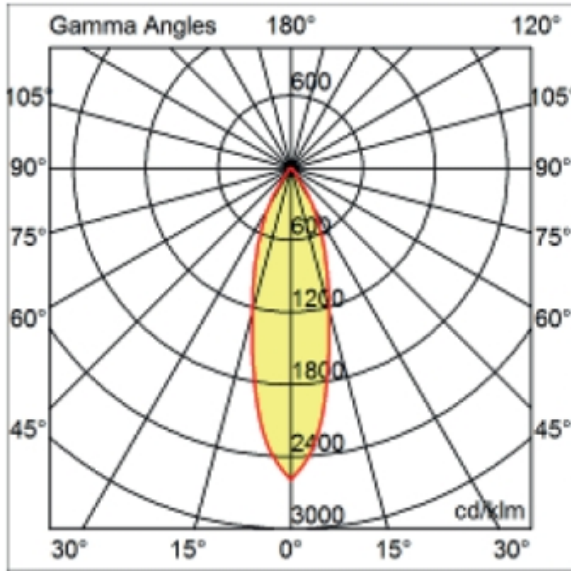

DIXIT RA8 RECESSED

A56069-

PROJECT	
TYPE	
SPECIFIER	
QUANTITY	
DATE	

	DP	DV	
Dimming	Phase	0-10V	
Color Temperature	27K 2700K	30K 3000K	35K 3500K
		40K 4000K	K°

Order Example **K°**
L5XXXXXX-DV-30K
0-10V
3000K